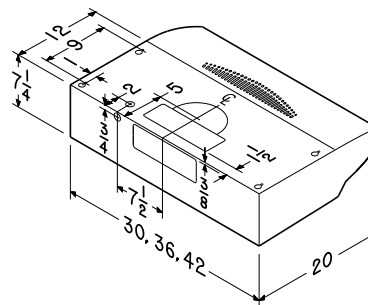

Flexible options for any installation

- Four-way convertibility 3/4" x 10" (horizontal and vertical), 7" round (vertical) and non-ducted. (Non-ducted Clean Sense™ filters purchased separately.)
- Includes 3/4" x 10" damper/adaptor.

- Very quiet 0.9 sones at normal speed; powerful 300 CFM at high setting.
- Easy-to-clean DuPont Teflon® bottom pan, fully enclosed design.
- Micro-mesh filters, dishwasher-safe.
- Three-level light settings; dual halogen lamp design (bulbs not included).
- Three-speed electronic control.
- Heat Sentry™ detects excessive heat and adjusts blower speed to high automatically.